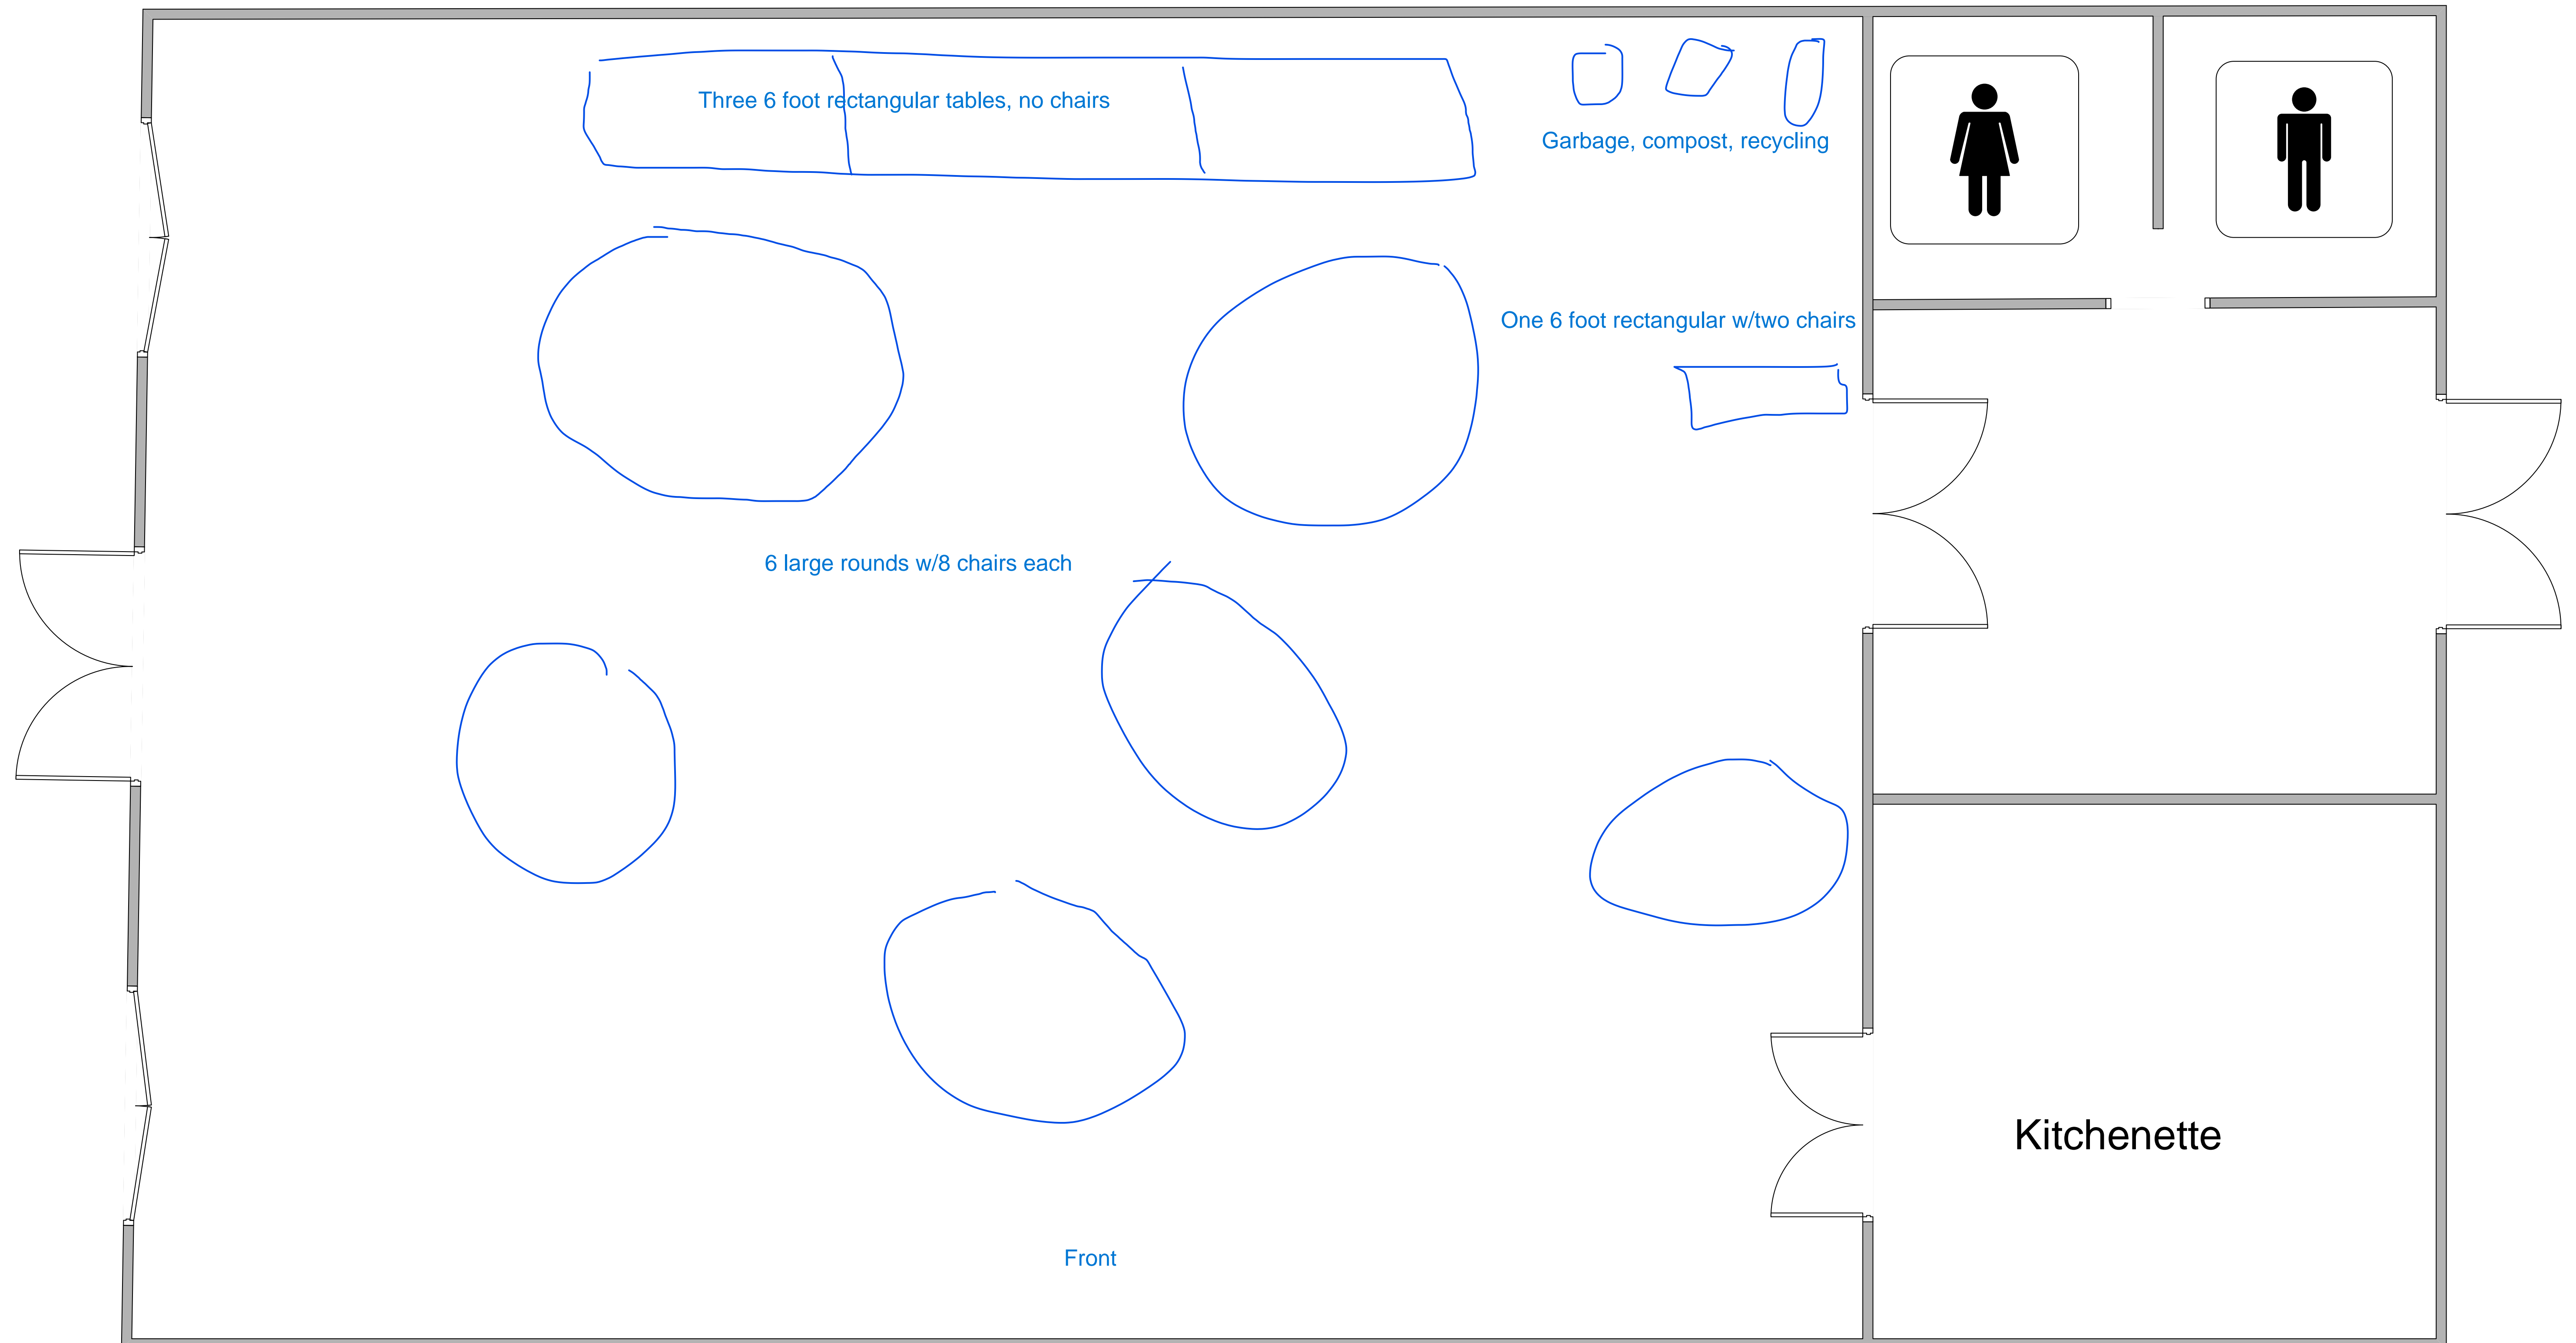

Event Name: The Big Cheese Event Date: 4/26/2023

Submitter's Name: Tiffany Kirk Phone # 8828

**Print this page and draw your set-up design for the Community Room.**

Keep in mind these space limitations for this area:

Maximum Chair Capacity:  
108 - Community Room Chairs, 150 tightly (theatre-style with no tables)

Maximum Table Capacity:  
Depends on the layout. If in doubt, draw what you would like to have and Facilities will contact you if there is a problem.

## COMMUNITY ROOM